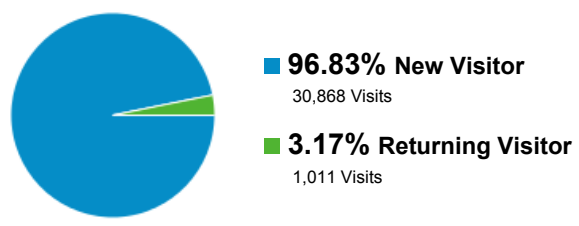

Audience Overview

% of visits: 100.00%

Overview

30,576 people visited this site

- Visits: 31,879
- Unique Visitors: 30,576
- Pageviews: 48,581
- Pages / Visit: 1.52
- Avg. Visit Duration: 00:06:21
- Bounce Rate: 72.62%
- % New Visits: 95.64%

Country / Territory	Visits	% Visits
1. India	20,709	64.96%
2. (not set)	5,552	17.42%
3. United States	1,008	3.16%
4. Indonesia	555	1.74%
5. Pakistan	545	1.71%
6. Philippines	399	1.25%
7. Iran	214	0.67%
8. United Kingdom	150	0.47%
9. Bangladesh	135	0.42%
10. Romania	112	0.35%